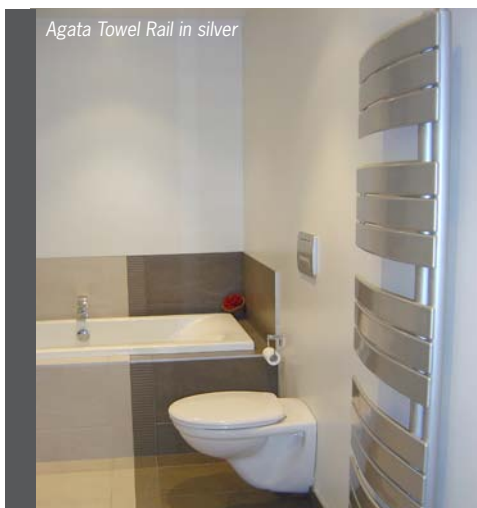

Towel Rail Radiators

DeLonghi towel rails are an ideal complement to any central heating system. Available in either chrome or painted finish they warm up towels as well as providing some heating for the room. Commonly used in bathrooms they are also very useful in laundry areas or kitchens.

Electric elements can be fitted to the towel rails so they can be used without a central heating system. It is more cost effective however to install the towel rails as part of your system.

Models Available

DeLonghi Elegance Towel Rails

Elegance towel rails are a high quality, stylish accessory to any central heating system. Traditionally-styled bar towel rails, they are highly efficient as towel warmers and driers and the rails add a gentle, warm ambience to the bathroom. They are available in both Chrome and White finishes and matching fittings can be used. Both styles come in Parentesi (curved) and Linea (straight) and these options are held in stock at Central Heating New Zealand.

DeLonghi Agata Towel Rails

These flat panel towel rail radiators are an extremely modern style that look good in any home. Available in Parentesi (curved) and Linea (straight) they come standard in white. The colours options are limitless however as the towel rails can be painted to match the interior decor of your home if you wish.