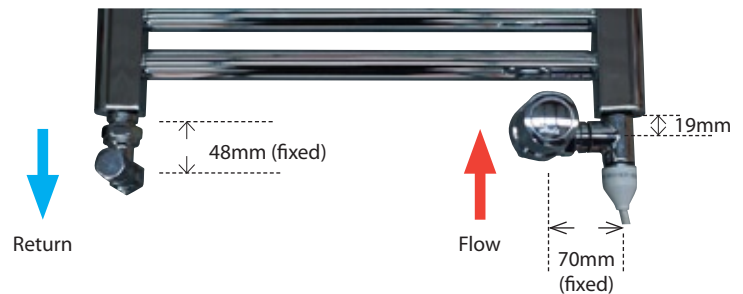

DANFOSS URX PACK WITH TRV

- Pipe connections are at the same height on either side of the towel rail
- Pipe connections are centred with either side of the towel rail
- The flow pipe is on the left hand side of the towel rail
- The thermohead is on the right hand side, which must be the return pipe

DANURXW - White URX Valve Kit

DANFOSS ANGLE LOCKSHIELD & TRV WITH ELECTRIC ELEMENT

- Pipe connection on right hand side is 29mm higher than left hand side
- Pipe connection on right is 70mm to the left of pipe and element centre

DANHANG - Angle Thermostatic Valve
DANSANG - Angle Lockshield Valve
DANTRVC - Chrome Thermostatic Head
DLTREEPLAIN250 - Electric Element

PEGLER ANGLE SET WITH TRV & ELECTRIC ELEMENT

- Pipe connection on right hand side is higher than left hand side (24-29mm adjustable)
- Pipe connection on right is to the left of pipe and element centre (65-70mm adjustable)
- The Pegler TRV is a bi-directional valve . The flow and return pipes can be on either side of the towel rail
- NOTE: Pegler fittings are adjustable ± 5 mm

PEG632230 - Pegler Chrome angle Valve Pack
DLTREEPLAIN250 - Electric Element

PEG632230 - Pegler Chrome angle Valve Pack
DLTREEPLAIN250 - Electric Element

PEGLER - 2 X LOCKSHIELDS

- Pipe connections are at the same height on either side of the towel rail
- Pipe connections are centred with either side of the towel rail
- The Pegler TRV is a bi-directional valve . The flow and return pipes can be on either side of the towel rail
- NOTE: Pegler fittings are adjustable $\pm 5\text{mm}$