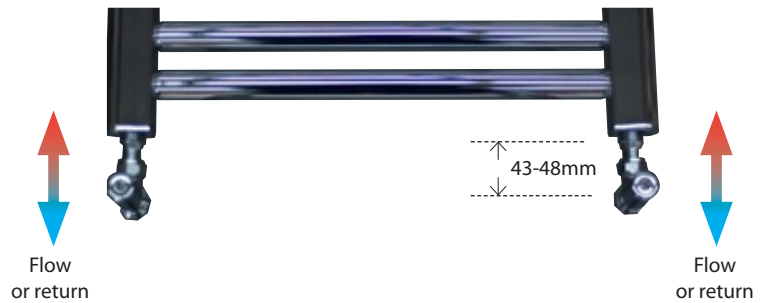

DANFOSS URX PACK WITH TRV

- Pipe connections are at the same height on either side of the towel rail
- Pipe connections are centred with either side of the towel rail
- The flow pipe is on the left hand side of the towel rail
- The thermohead is on the right hand side, which must be the return pipe

DANHANG - Angle Thermostatic Valve
DANSANG - Angle Lockshield Valve
DANTRVC - Chrome Thermostatic Head
DLTREEPLAIN250 - Electric Element

PEGLER ANGLE SET WITH TRV & ELECTRIC ELEMENT

- Pipe connection on right hand side is higher than left hand side (24-29mm adjustable)
- Pipe connection on right is to the left of pipe and element centre (65-70mm adjustable)
- The Pegler TRV is a bi-directional valve . The flow and return pipes can be on either side of the towel rail
- NOTE: Pegler fittings are adjustable ± 5 mm

PEG632230 - Pegler Chrome angle Valve Pack
DLTREEPLAIN250 - Electric Element

PEG632230 - Pegler Chrome angle Valve Pack
DLTREEPLAIN250 - Electric Element

PEGLER - 2 X LOCKSHIELDS

- Pipe connections are at the same height on either side of the towel rail
- Pipe connections are centred with either side of the towel rail
- The Pegler TRV is a bi-directional valve . The flow and return pipes can be on either side of the towel rail
- NOTE: Pegler fittings are adjustable $\pm 5\text{mm}$

PEGLER ANGLE SET WITH TRV

- Pipe connections are at the same height on either side of the towel rail
- Pipe connections are centred with either side of the towel rail
- The Pegler TRV is a bi-directional valve . The flow and return pipes can be on either side of the towel rail
- NOTE: Pegler fittings are adjustable $\pm 5\text{mm}$