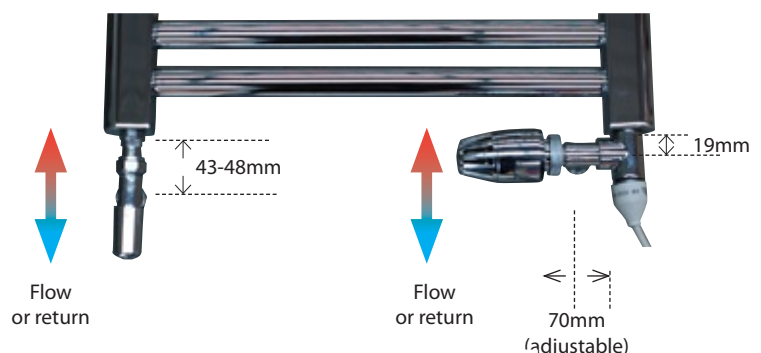

DANFOSS URX PACK WITH TRV

- Pipe connections are at the same height on either side of the towel rail
- Pipe connections are centred with either side of the towel rail
- The flow pipe is on the left hand side of the towel rail
- The thermohead is on the right hand side, which must be the return pipe

DANURXW - White URX Valve Kit

DANFOSS ANGLE LOCKSHIELD & TRV WITH ELECTRIC ELEMENT

- Pipe connection on right hand side is 29mm higher than left hand side
- Pipe connection on right is 70mm to the left of pipe and element centre

DANHANG - Angle Thermostatic Valve
DANSANG - Angle Lockshield Valve
DANTRVC - Chrome Thermostatic Head
DLTREEPLAIN250 - Electric Element

PEGLER ANGLE SET WITH TRV & ELECTRIC ELEMENT

- Pipe connection on right hand side is higher than left hand side (24-29mm adjustable)
- Pipe connection on right is to the left of pipe and element centre (65-70mm adjustable)
- The Pegler TRV is a bi-directional valve . The flow and return pipes can be on either side of the towel rail
- NOTE: Pegler fittings are adjustable ± 5 mm

PEG632230 - Pegler Chrome angle Valve Pack
DLTREEPLAIN250 - Electric Element

PEG632230 - Pegler Chrome angle Valve Pack
DLTREEPLAIN250 - Electric Element

PEGLER - 2 X LOCKSHIELDS

- Pipe connections are at the same height on either side of the towel rail
- Pipe connections are centred with either side of the towel rail
- The Pegler TRV is a bi-directional valve . The flow and return pipes can be on either side of the towel rail
- NOTE: Pegler fittings are adjustable $\pm 5\text{mm}$