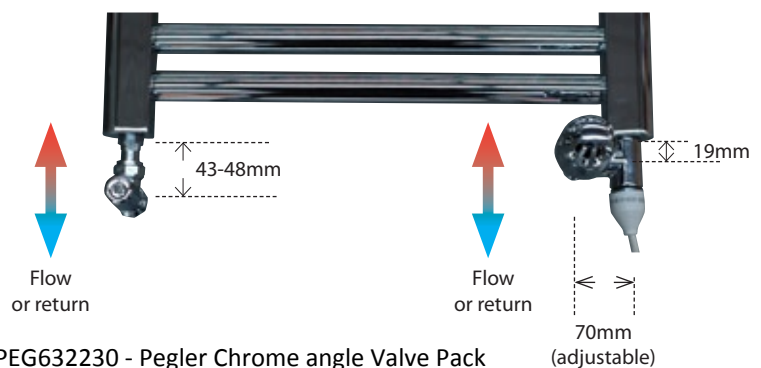

DANFOSS URX PACK WITH TRV

- Pipe connections are at the same height on either side of the towel rail
- Pipe connections are centred with either side of the towel rail
- The flow pipe is on the left hand side of the towel rail
- The thermohead is on the right hand side, which must be the return pipe

DANURXW - White URX Valve Kit

DANFOSS ANGLE LOCKSHIELD & TRV WITH ELECTRIC ELEMENT

- Pipe connection on right hand side is 29mm higher than left hand side
- Pipe connection on right is 70mm to the left of pipe and element centre

DANHANG - Angle Thermostatic Valve
DANSANG - Angle Lockshield Valve
DANTRVC - Chrome Thermostatic Head
DLTREEPLAIN250 - Electric Element

PEGLER ANGLE SET WITH TRV & ELECTRIC ELEMENT

- Pipe connection on right hand side is higher than left hand side (24-29mm adjustable)
- Pipe connection on right is to the left of pipe and element centre (65-70mm adjustable)
- The Pegler TRV is a bi-directional valve . The flow and return pipes can be on either side of the towel rail
- NOTE: Pegler fittings are adjustable ± 5 mm

PEG632230 - Pegler Chrome angle Valve Pack
DLTREEPLAIN250 - Electric Element

PEG632230 - Pegler Chrome angle Valve Pack
DLTREEPLAIN250 - Electric Element

PEGLER - 2 X LOCKSHIELDS

- Pipe connections are at the same height on either side of the towel rail
- Pipe connections are centred with either side of the towel rail
- The Pegler TRV is a bi-directional valve . The flow and return pipes can be on either side of the towel rail
- NOTE: Pegler fittings are adjustable $\pm 5\text{mm}$