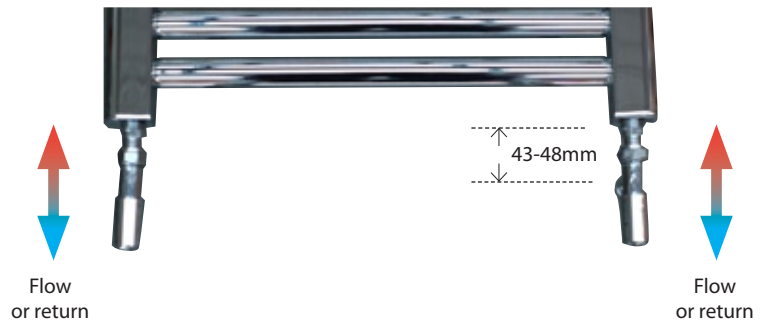

DANFOSS URX PACK WITH TRV

- Pipe connections are at the same height on either side of the towel rail
- Pipe connections are centred with either side of the towel rail
- The flow pipe is on the left hand side of the towel rail
- The thermohead is on the right hand side, which must be the return pipe

DANHANG - Angle Thermostatic Valve
DANSANG - Angle Lockshield Valve
DANTRVC - Chrome Thermostatic Head
DLTREEPLAIN250 - Electric Element

PEGLER ANGLE SET WITH TRV & ELECTRIC ELEMENT

- Pipe connection on right hand side is higher than left hand side (24-29mm adjustable)
- Pipe connection on right is to the left of pipe and element centre (65-70mm adjustable)
- The Pegler TRV is a bi-directional valve . The flow and return pipes can be on either side of the towel rail
- NOTE: Pegler fittings are adjustable ± 5 mm

PEG632230 - Pegler Chrome angle Valve Pack
DLTREEPLAIN250 - Electric Element

PEG632230 - Pegler Chrome angle Valve Pack
DLTREEPLAIN250 - Electric Element

PEGLER - 2 X LOCKSHIELDS

- Pipe connections are at the same height on either side of the towel rail
- Pipe connections are centred with either side of the towel rail
- The Pegler TRV is a bi-directional valve . The flow and return pipes can be on either side of the towel rail
- NOTE: Pegler fittings are adjustable $\pm 5\text{mm}$

PEGLER ANGLE SET WITH TRV

- Pipe connections are at the same height on either side of the towel rail
- Pipe connections are centred with either side of the towel rail
- The Pegler TRV is a bi-directional valve . The flow and return pipes can be on either side of the towel rail
- NOTE: Pegler fittings are adjustable $\pm 5\text{mm}$