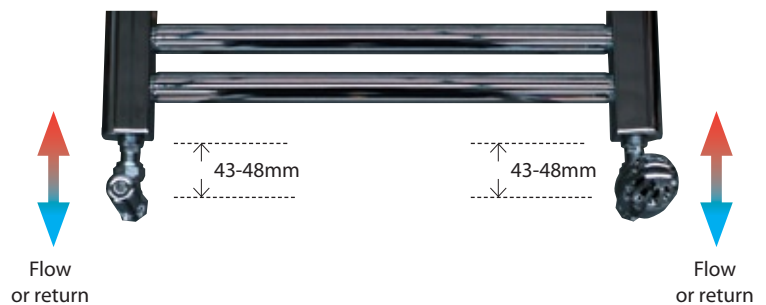

PEG632230 - Pegler Chrome angle Valve Pack