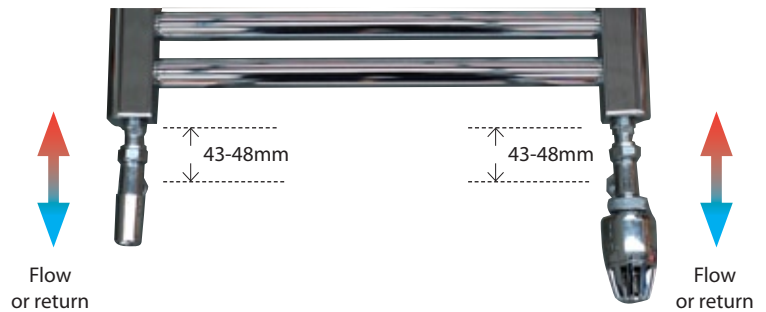

DANFOSS URX PACK WITH TRV

- Pipe connections are at the same height on either side of the towel rail
- Pipe connections are centred with either side of the towel rail
- The flow pipe is on the left hand side of the towel rail
- The thermohead is on the right hand side, which must be the return pipe

DANHANG - Angle Thermostatic Valve
DANSANG - Angle Lockshield Valve
DANTRVC - Chrome Thermostatic Head
DLTREEPLAIN250 - Electric Element

PEGLER ANGLE SET WITH TRV & ELECTRIC ELEMENT

- Pipe connection on right hand side is higher than left hand side (24-29mm adjustable)
- Pipe connection on right is to the left of pipe and element centre (65-70mm adjustable)
- The Pegler TRV is a bi-directional valve . The flow and return pipes can be on either side of the towel rail
- NOTE: Pegler fittings are adjustable ± 5 mm

PEG632230 - Pegler Chrome angle Valve Pack
DLTREEPLAIN250 - Electric Element

PEG632230 - Pegler Chrome angle Valve Pack
DLTREEPLAIN250 - Electric Element

PEGLER - 2 X LOCKSHIELDS

- Pipe connections are at the same height on either side of the towel rail
- Pipe connections are centred with either side of the towel rail
- The Pegler TRV is a bi-directional valve . The flow and return pipes can be on either side of the towel rail
- NOTE: Pegler fittings are adjustable $\pm 5\text{mm}$

PEGLER ANGLE SET WITH TRV

- Pipe connections are at the same height on either side of the towel rail
- Pipe connections are centred with either side of the towel rail
- The Pegler TRV is a bi-directional valve . The flow and return pipes can be on either side of the towel rail
- NOTE: Pegler fittings are adjustable $\pm 5\text{mm}$