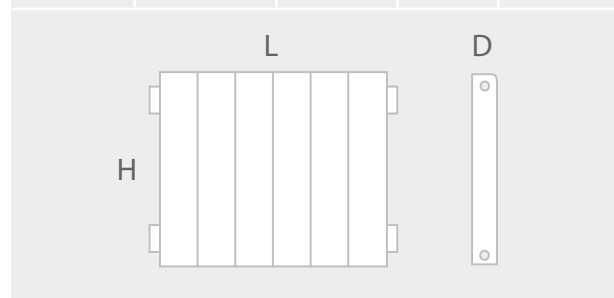

Central Heating New Zealand stocks two heights of Plus radiators: 430mm and 680mm. Both are available in a variety of lengths, have 80mm wide columns and come with a 10 year warranty.

Product Code	Dimensions (HxLxD)	Output Watts*	Column QTY	Weight (KG)**
RAD430320	430 x 320 x 95	397	4	5.80
RAD430480	430 x 480 x 95	596	6	8.70
RAD430640	430 x 640 x 95	795	8	11.60
RAD430800	430 x 800 x 95	993	10	14.50
RAD430960	430 x 960 x 95	1192	12	17.40
RAD680320	680 x 320 x 95	649	4	9.04
RAD680480	680 x 480 x 95	975	6	13.56
RAD680640	680 x 640 x 95	1298	8	18.08
RAD680800	680 x 800 x 95	1623	10	22.6
RAD680960	680 x 960 x 95	1948	12	27.12

* Based on 80/70/20 flow/return/environmental temperature
** When filled with water